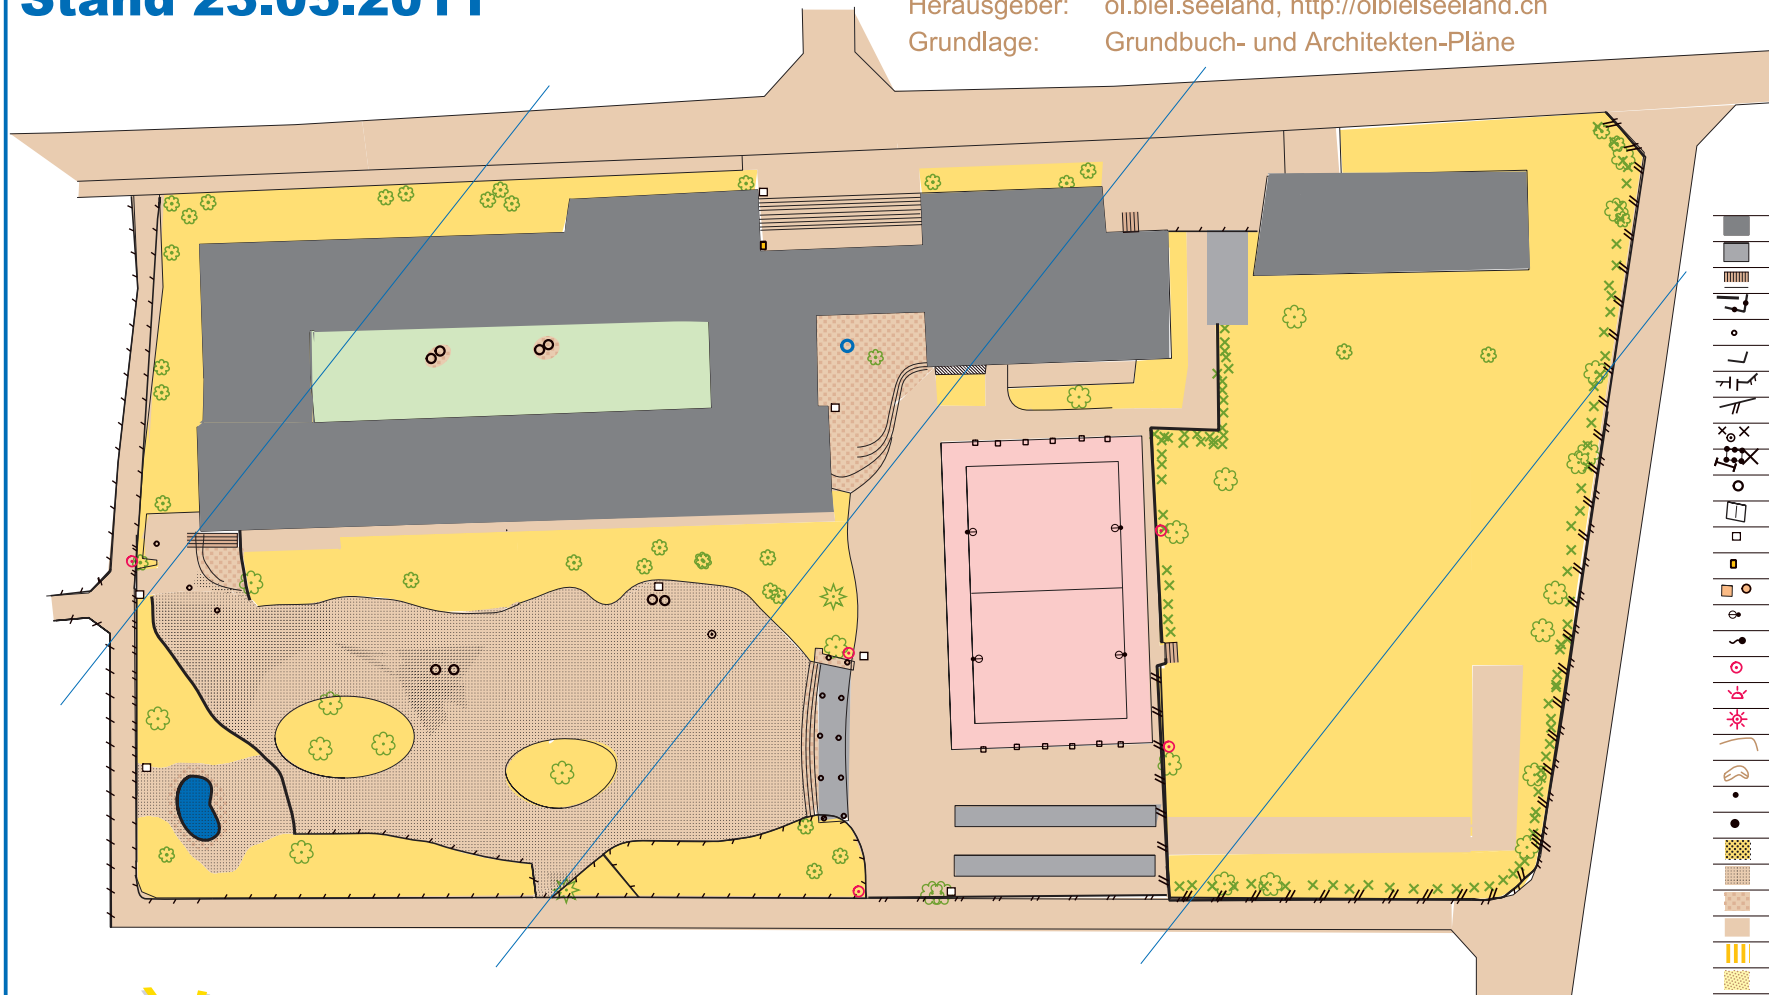

# Schulhaus OSZ Madretsch

Massstab 1:750, 1 cm = 7.5 m  
Stand 23.05.2011

Kartografie: Anna Sofia, Magdalena, Vanessa  
unterstützt von: Robert Hegi  
Herausgeber: ol.biel.seeland, <http://olbielseeland.ch>  
Grundlage: Grundbuch- und Architekten-Pläne

ol.biel.seeland  
wo ol spass macht

1  
2  
3  
4  
5  
6  
7  
8  
9  
10

LEGENDE	
[Grey rectangle]	Gebäude
[Light grey rectangle]	Vordach
[Staircase symbol]	Treppe
[Brick pattern]	Mauer
[Circle with dot]	Säule
[Line with T]	Schwelle
[Line with T and vertical line]	Zaun / Durchgang
[Line with T and vertical line]	hoher Zaun
[Small square]	kleines Objekt
[Cross symbol]	Spielgeräte
[Circle with dot]	Sitzbank
[Square]	Tennistisch
[Square]	Papierkorb
[Square]	Briefkasten
[Circle with dot]	Kompost
[Circle with dot]	Korbball
[Circle with dot]	Fahnenstange
[Circle with dot]	Strassenlampe
[Circle with dot]	Ampel
[Circle with dot]	Scheinwerfer
[Line]	Höhenkurve
[Line]	Senke
[Circle]	grosser Stein
[Circle]	kleiner Stein
[Dotted pattern]	Steingarten
[Dotted pattern]	Kiesplatz
[Dotted pattern]	Pflästerung
[Dotted pattern]	Asphalt
[Vertical lines]	Fussgängerstreifen
[Dotted pattern]	Sand
[Pink rectangle]	Kunststoffbelag
[Green tree symbol]	Laubbaum
[Green tree symbol]	Tanne
[Green tree symbol]	Busch
[Green tree symbol]	Hecke
[Green tree symbol]	Bepflanzung
[X symbol]	Schacht
[Y symbol]	Wasserhahn
[Circle with dot]	Hydrant
[Circle with dot]	Brunnen / Biotop